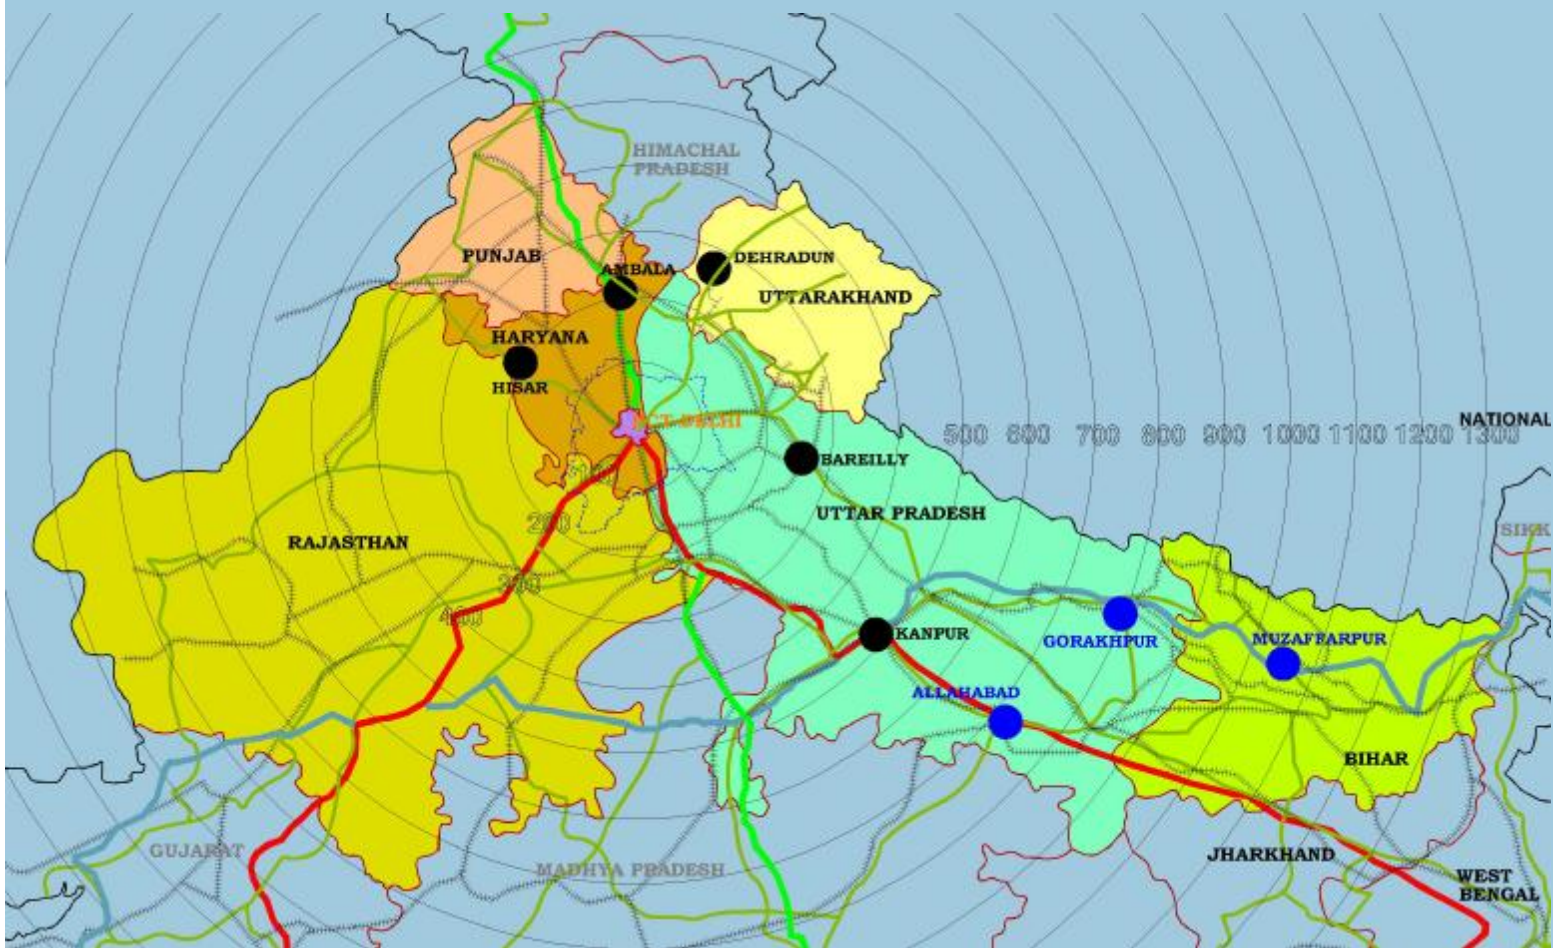

National Capital Region Planning Board

(Ministry of Urban Development)
Govt. of India, New Delhi

A Study on Counter-magnet Areas to Delhi and National Capital Region

FINAL REPORT
January 2008

Consulting Engineering Services (India) Private Limited